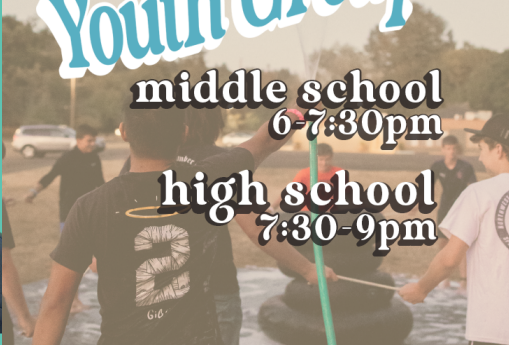

NEED A MAP?

SCAN THE QR
CODE FOR
A MAP
OF NWH
CAMPUS!

We invite you to partner with us financially as we live out our vision and mission. Drop off gifts in the offering box located in the lobby or online at nwhills.com/give.